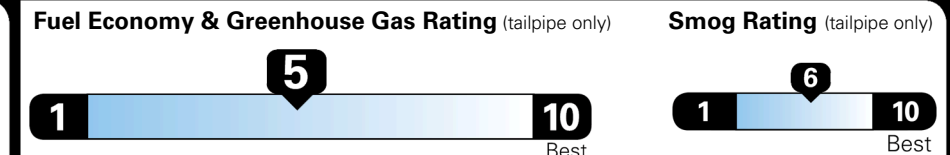

EPA DOT Fuel Economy and Environment

Gasoline Vehicle

You spend \$750 more in fuel costs over 5 years compared to the average new vehicle.

Annual fuel cost \$1,850

This vehicle emits 329 grams CO₂ per mile. The best emits 0 grams per mile (tailpipe only). Producing and distributing fuel also create emissions; learn more at fueleconomy.gov.