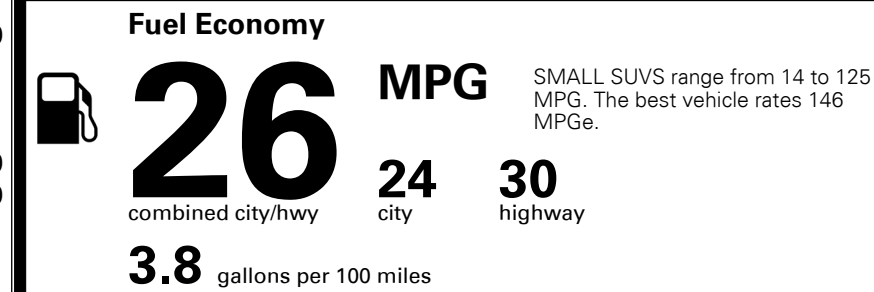

MSRP INCLUDING OPTIONS \$ 34,820.00
 INLAND FREIGHT AND HANDLING \$ 1,445.00
TOTAL MANUFACTURER'S SUGGESTED RETAIL PRICE ▶ \$ 36,265.00

EPA DOT Fuel Economy and Environment

Gasoline Vehicle

You spend \$1,000 more in fuel costs over 5 years compared to the average new vehicle.